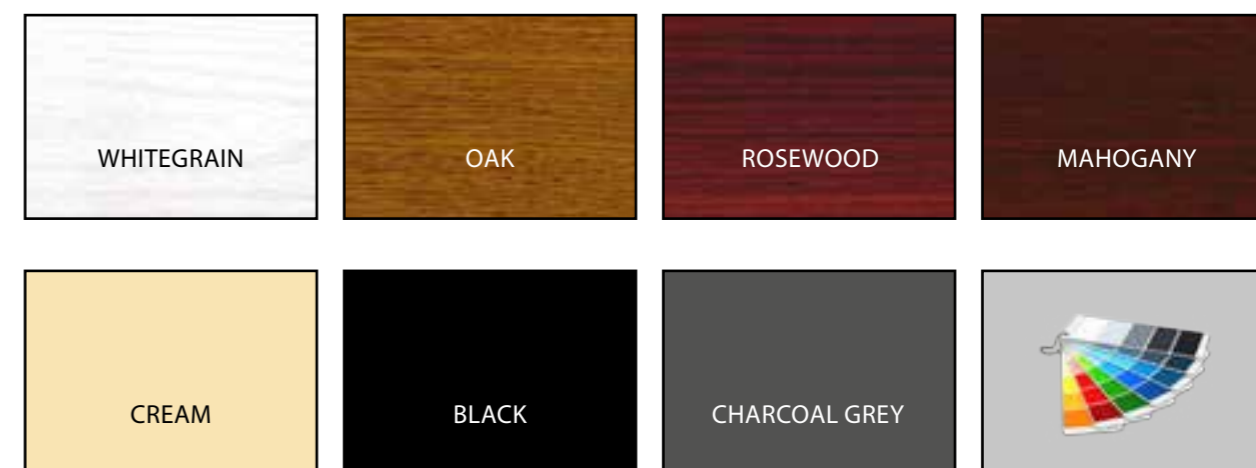

All shaped frames are designed to complement our Sky Windows window and door range; with a fully sculptured frame finish and a range of colour and glazing options available.

Visual appeal is an important factor when it comes to choosing frames; that is why we have designed all our products to only the highest aesthetic standards.

Finish & Colours

All Sky Windows frames are fully sculptured for an enhanced aesthetic appearance, marking a positive move away from the straight lines typically associated with PVCu products.

The curved, shaped finish of Sky Windows products adds extra character to your windows and doors, ensuring they become a 'feature' of your home rather than just a necessity. Our products are designed for use in both new build homes and replacement projects.

All glazing gaskets are designed to be concealed, ensuring that your view is not obstructed and your product maintains its high standard of performance and aesthetic appeal.

COLOUR OPTIONS

A range of traditional and contemporary colour finishes are available to complement your windows and doors.